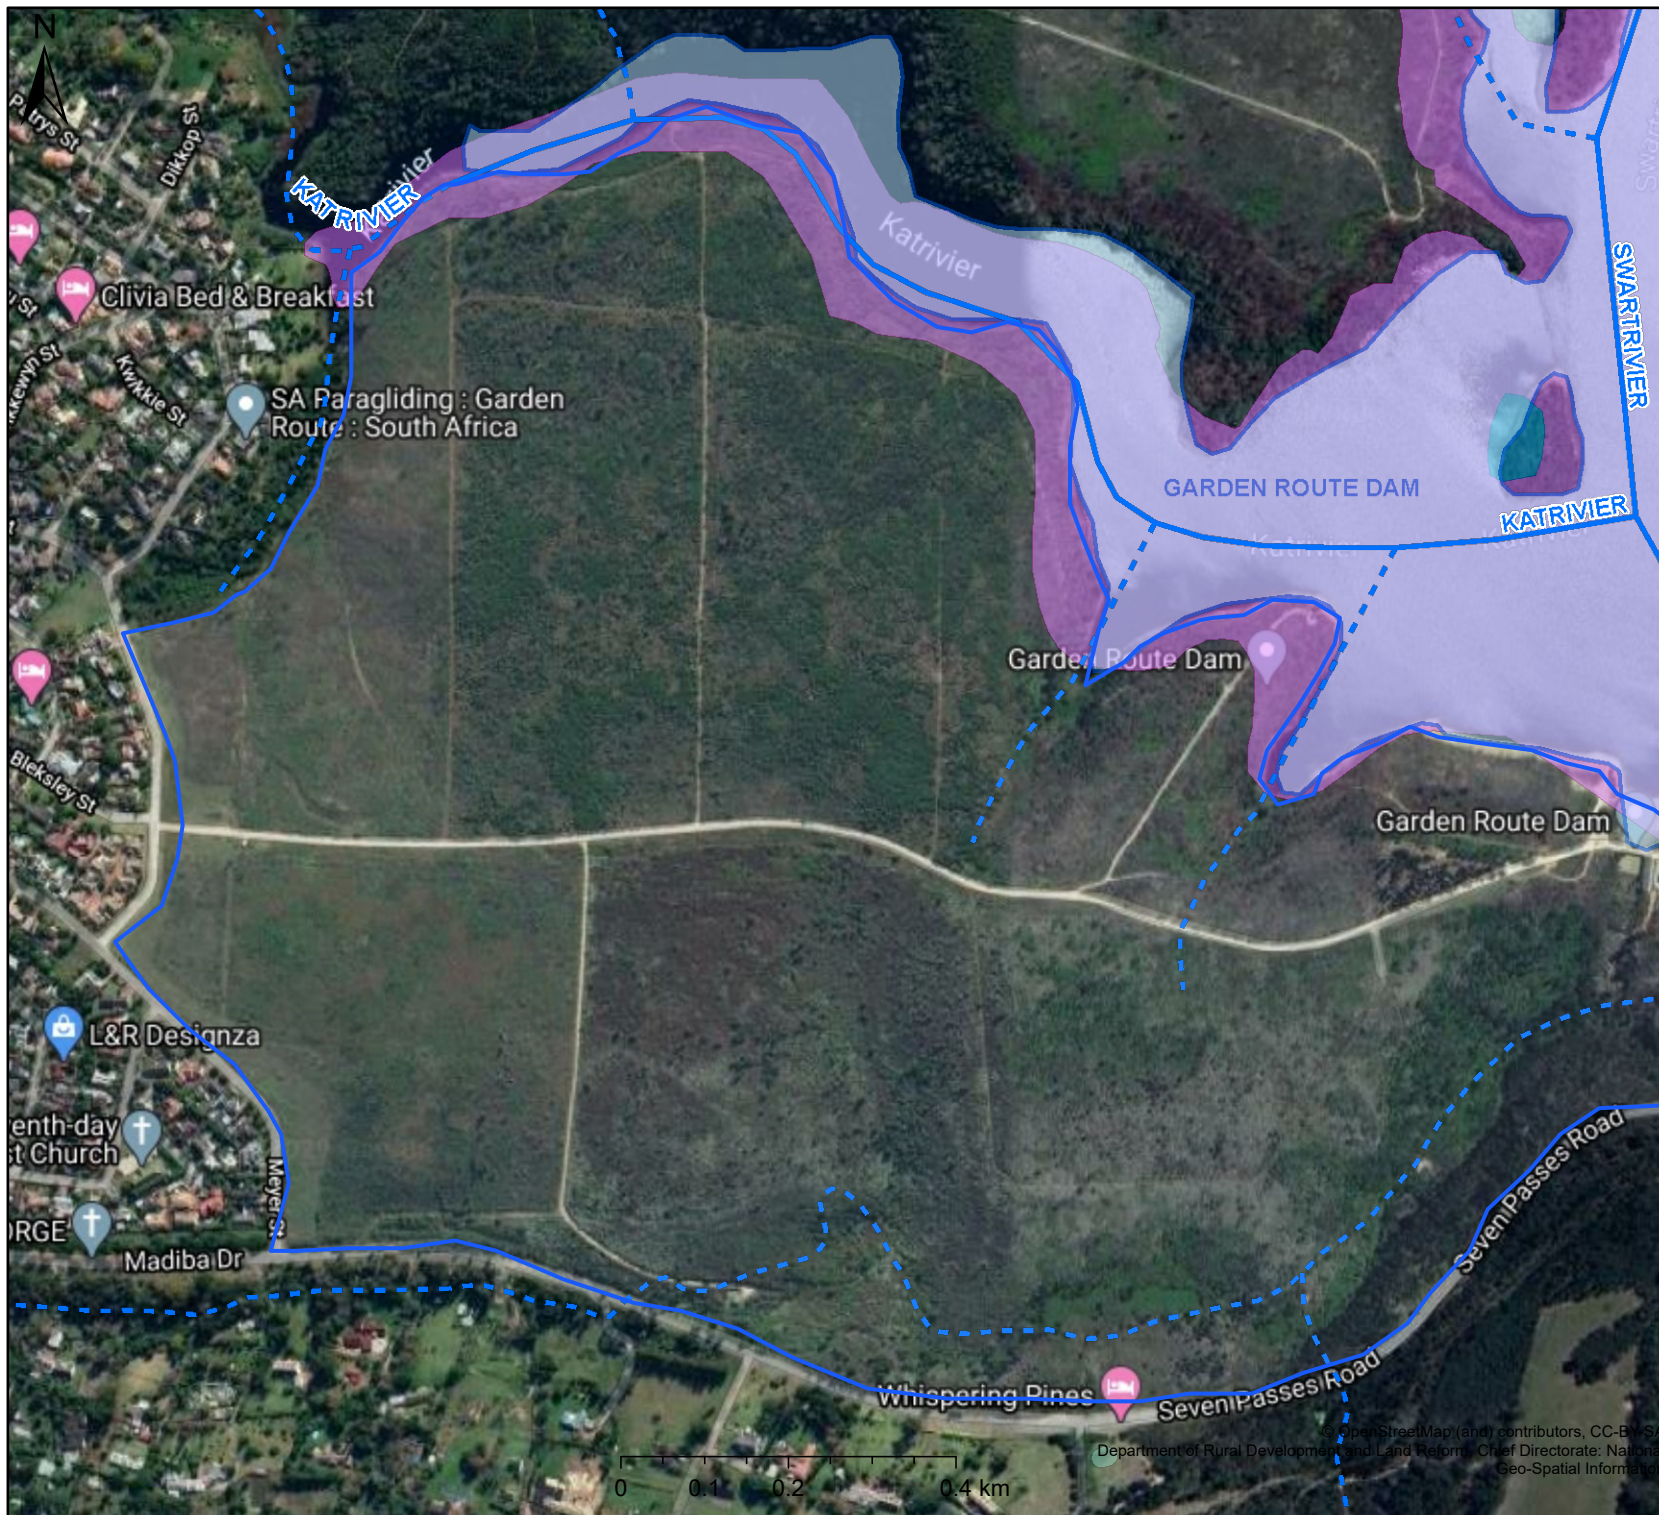

# Garden Route Dam: Freshwater

### Wetlands (NWM5)

 Depression wetland

### Rivers

 Perennial

 Non-Perennial

 Dams

### Wetlands (NFEPA)

 Artificial

 Natural

Scale: 1:9 028

Date created: June 18, 2020

Compiled with CapeFarmMapper

Western Cape  
Government

Agriculture