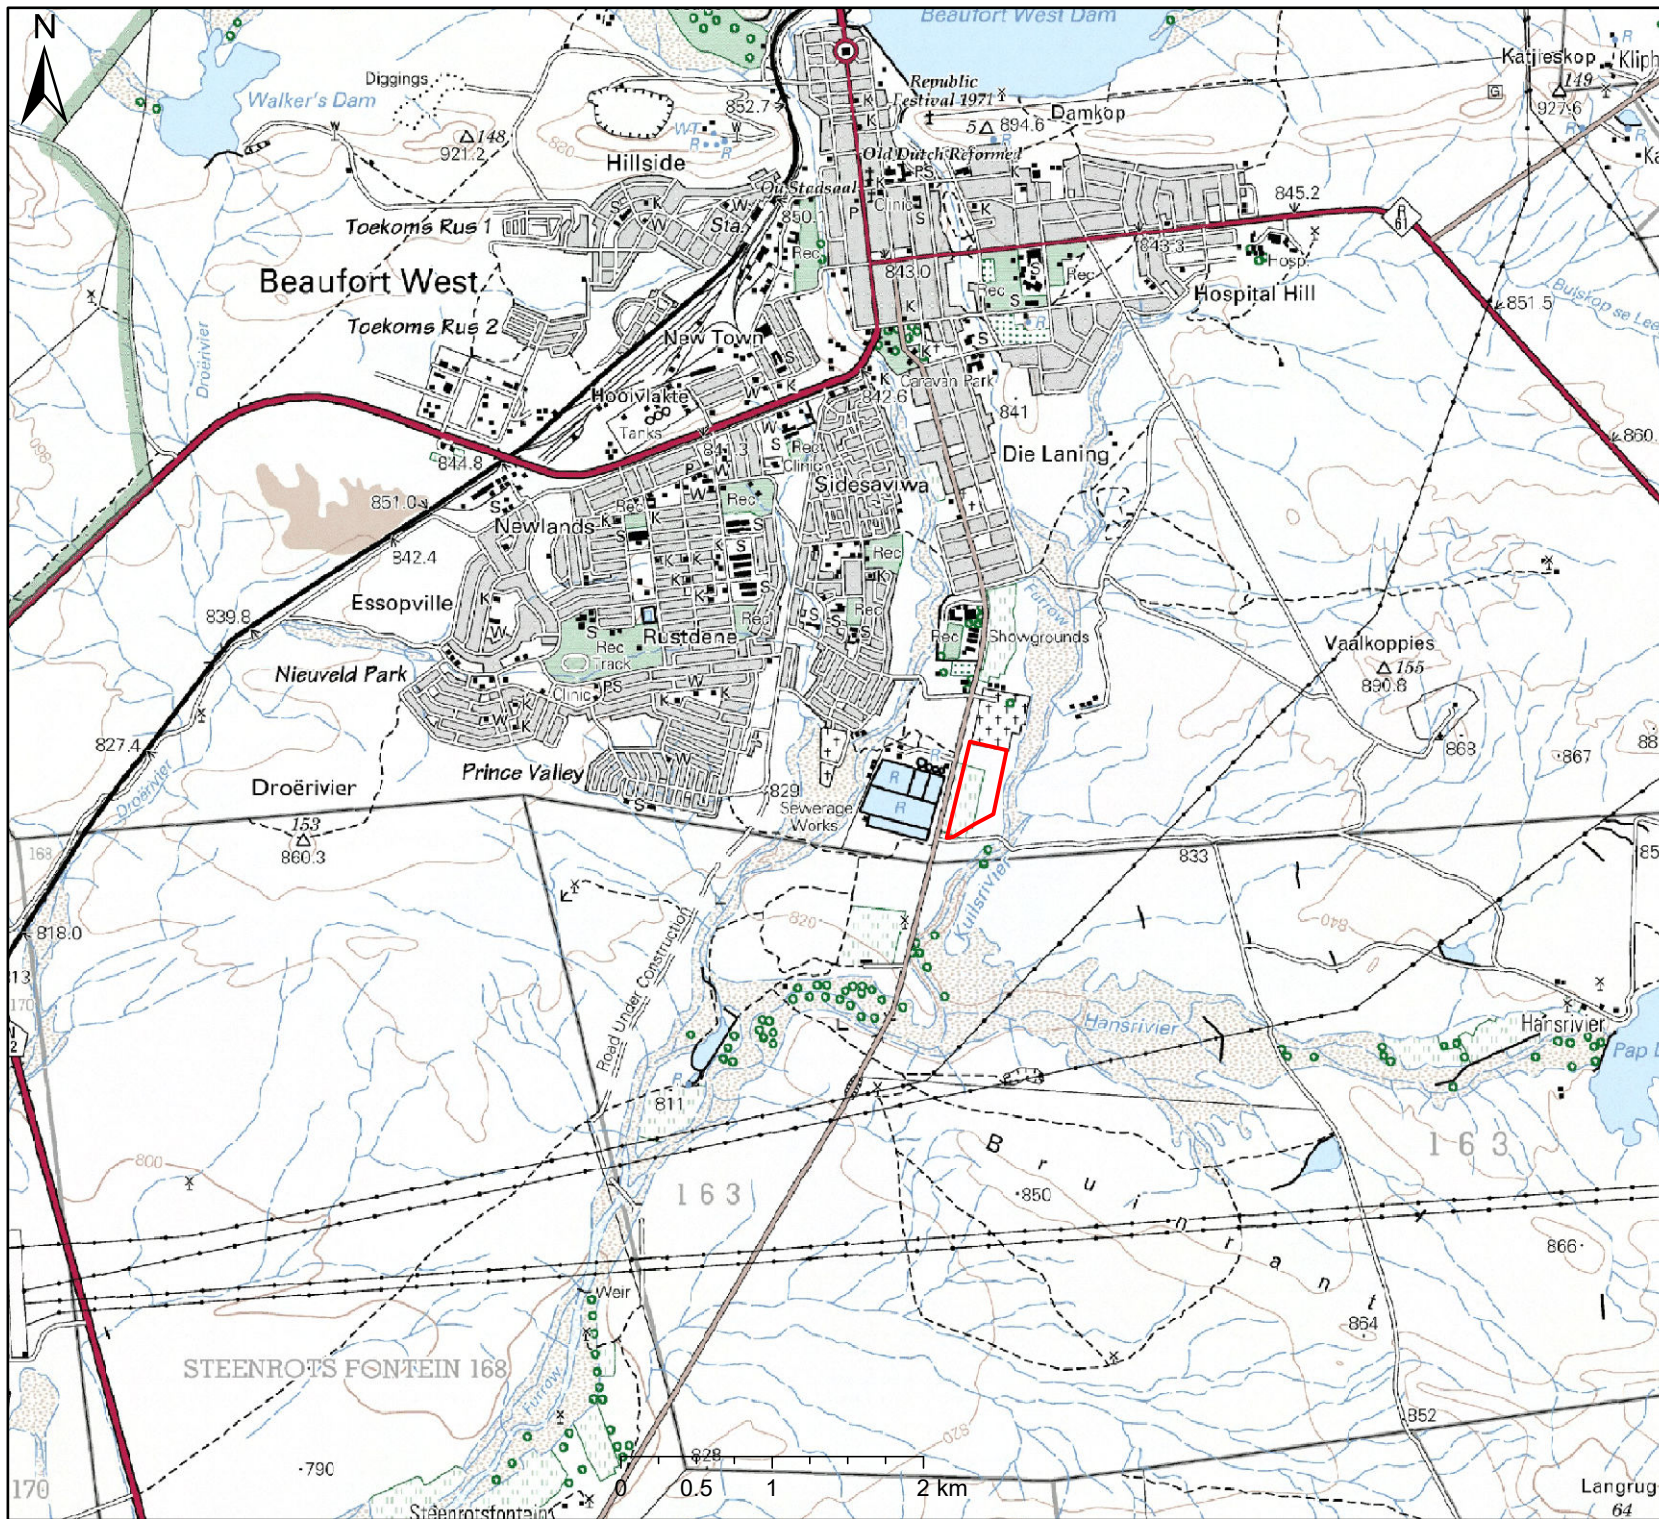

Locality Map

Legend

Scale: 1:50 000

Date created: June 26, 2020

Compiled with CapeFarmMapper

Western Cape
Government

Agriculture

Langrug
64