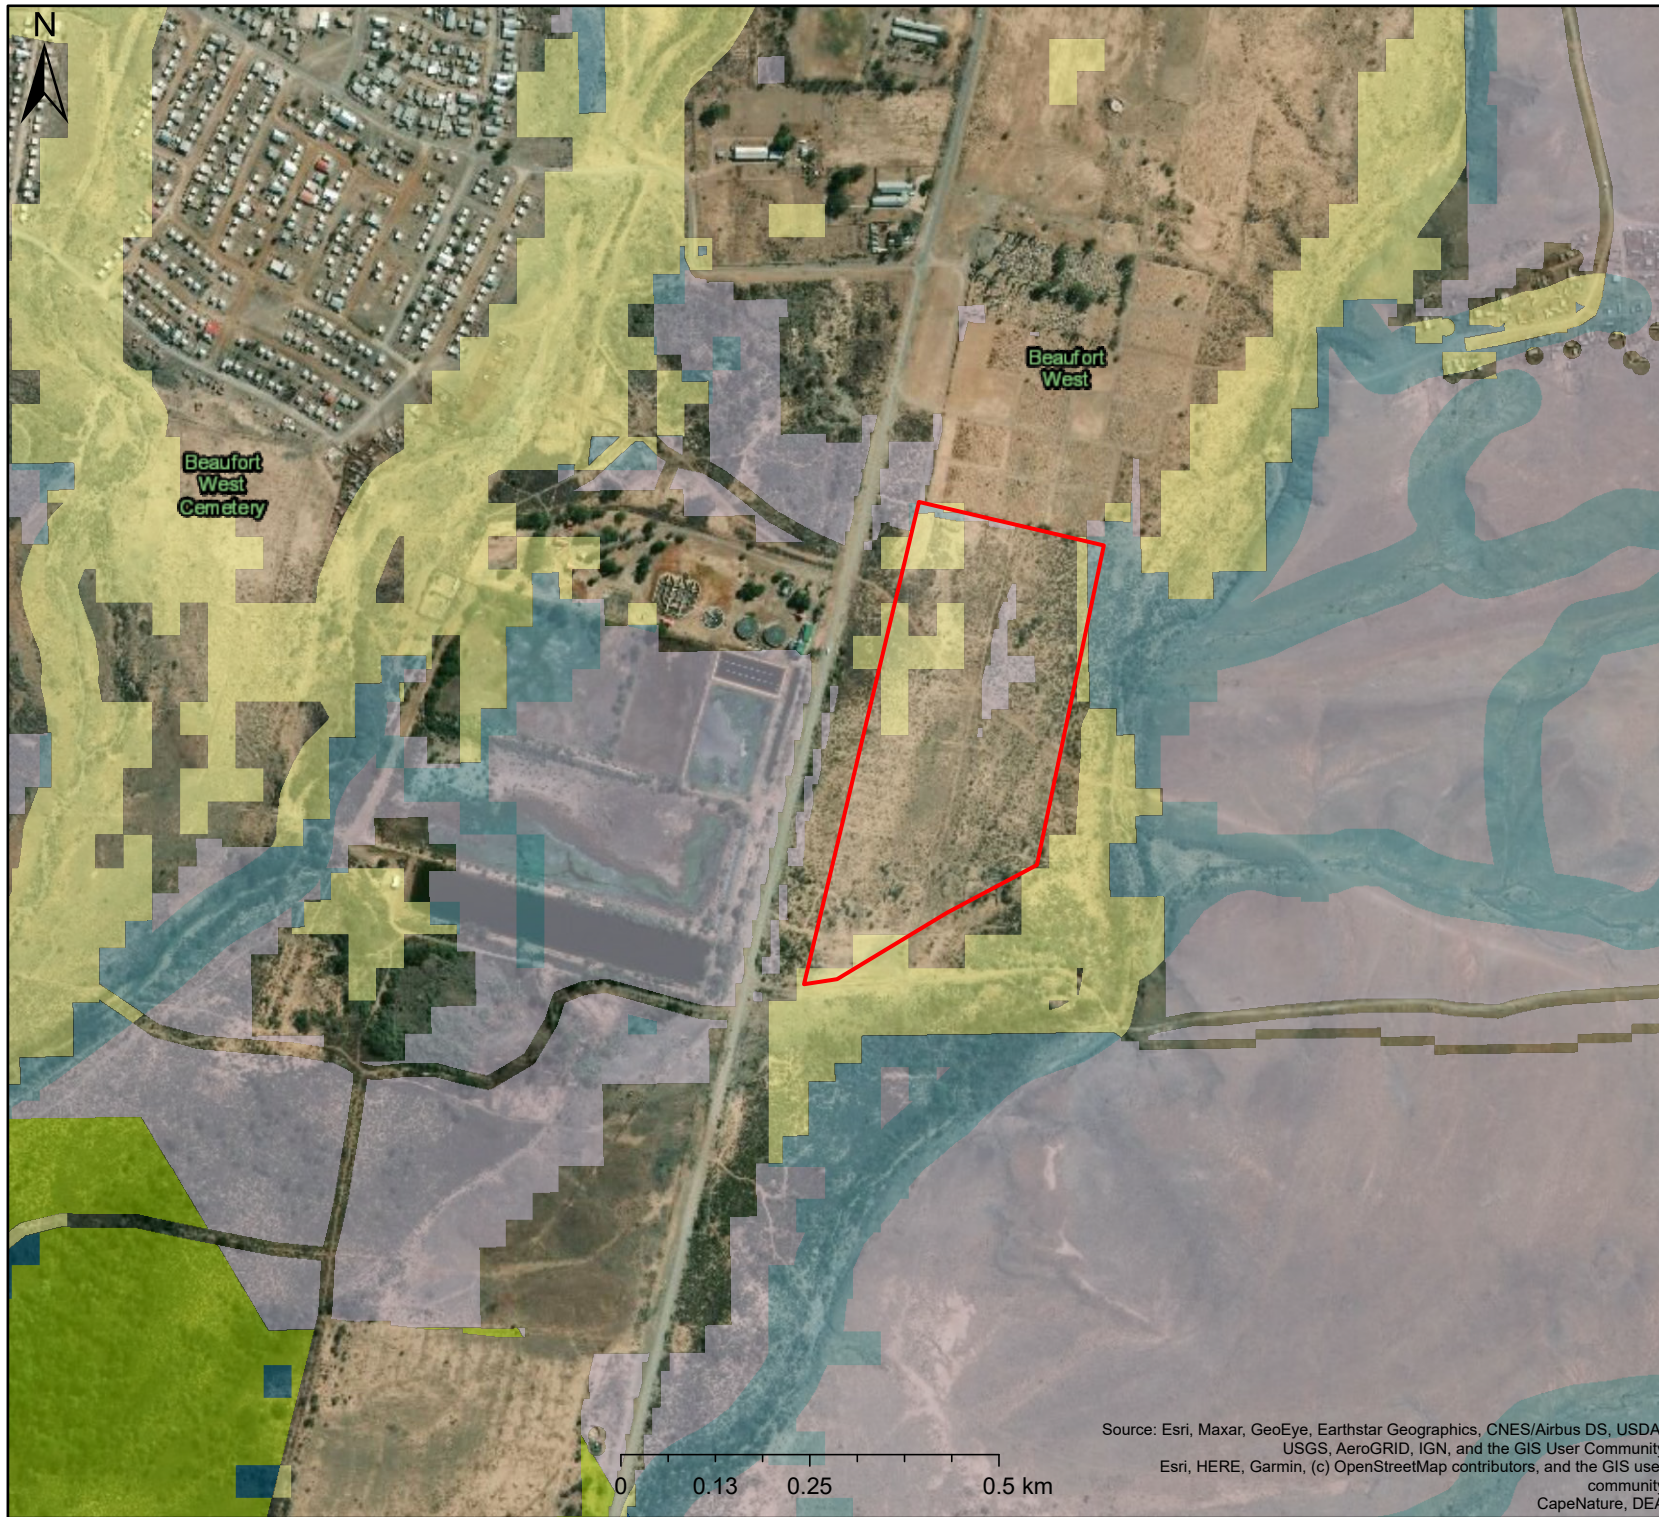

Biodiversity Map

Legend

BSP ESA: Restore

ESA2: Restore from other land use

BSP ESA

ESA: Aquatic

ESA: Terrestrial

BSP CBA

CBA: Terrestrial

CBA: River

CBA: Wetland

Scale: 1:10 000

Date created: June 11, 2020

Compiled with CapeFarmMapper

Source: Esri, Maxar, GeoEye, Earthstar Geographics, CNES/Airbus DS, USDA, USGS, AeroGRID, IGN, and the GIS User Community
Esri, HERE, Garmin, (c) OpenStreetMap contributors, and the GIS user community
CapeNature, DEA