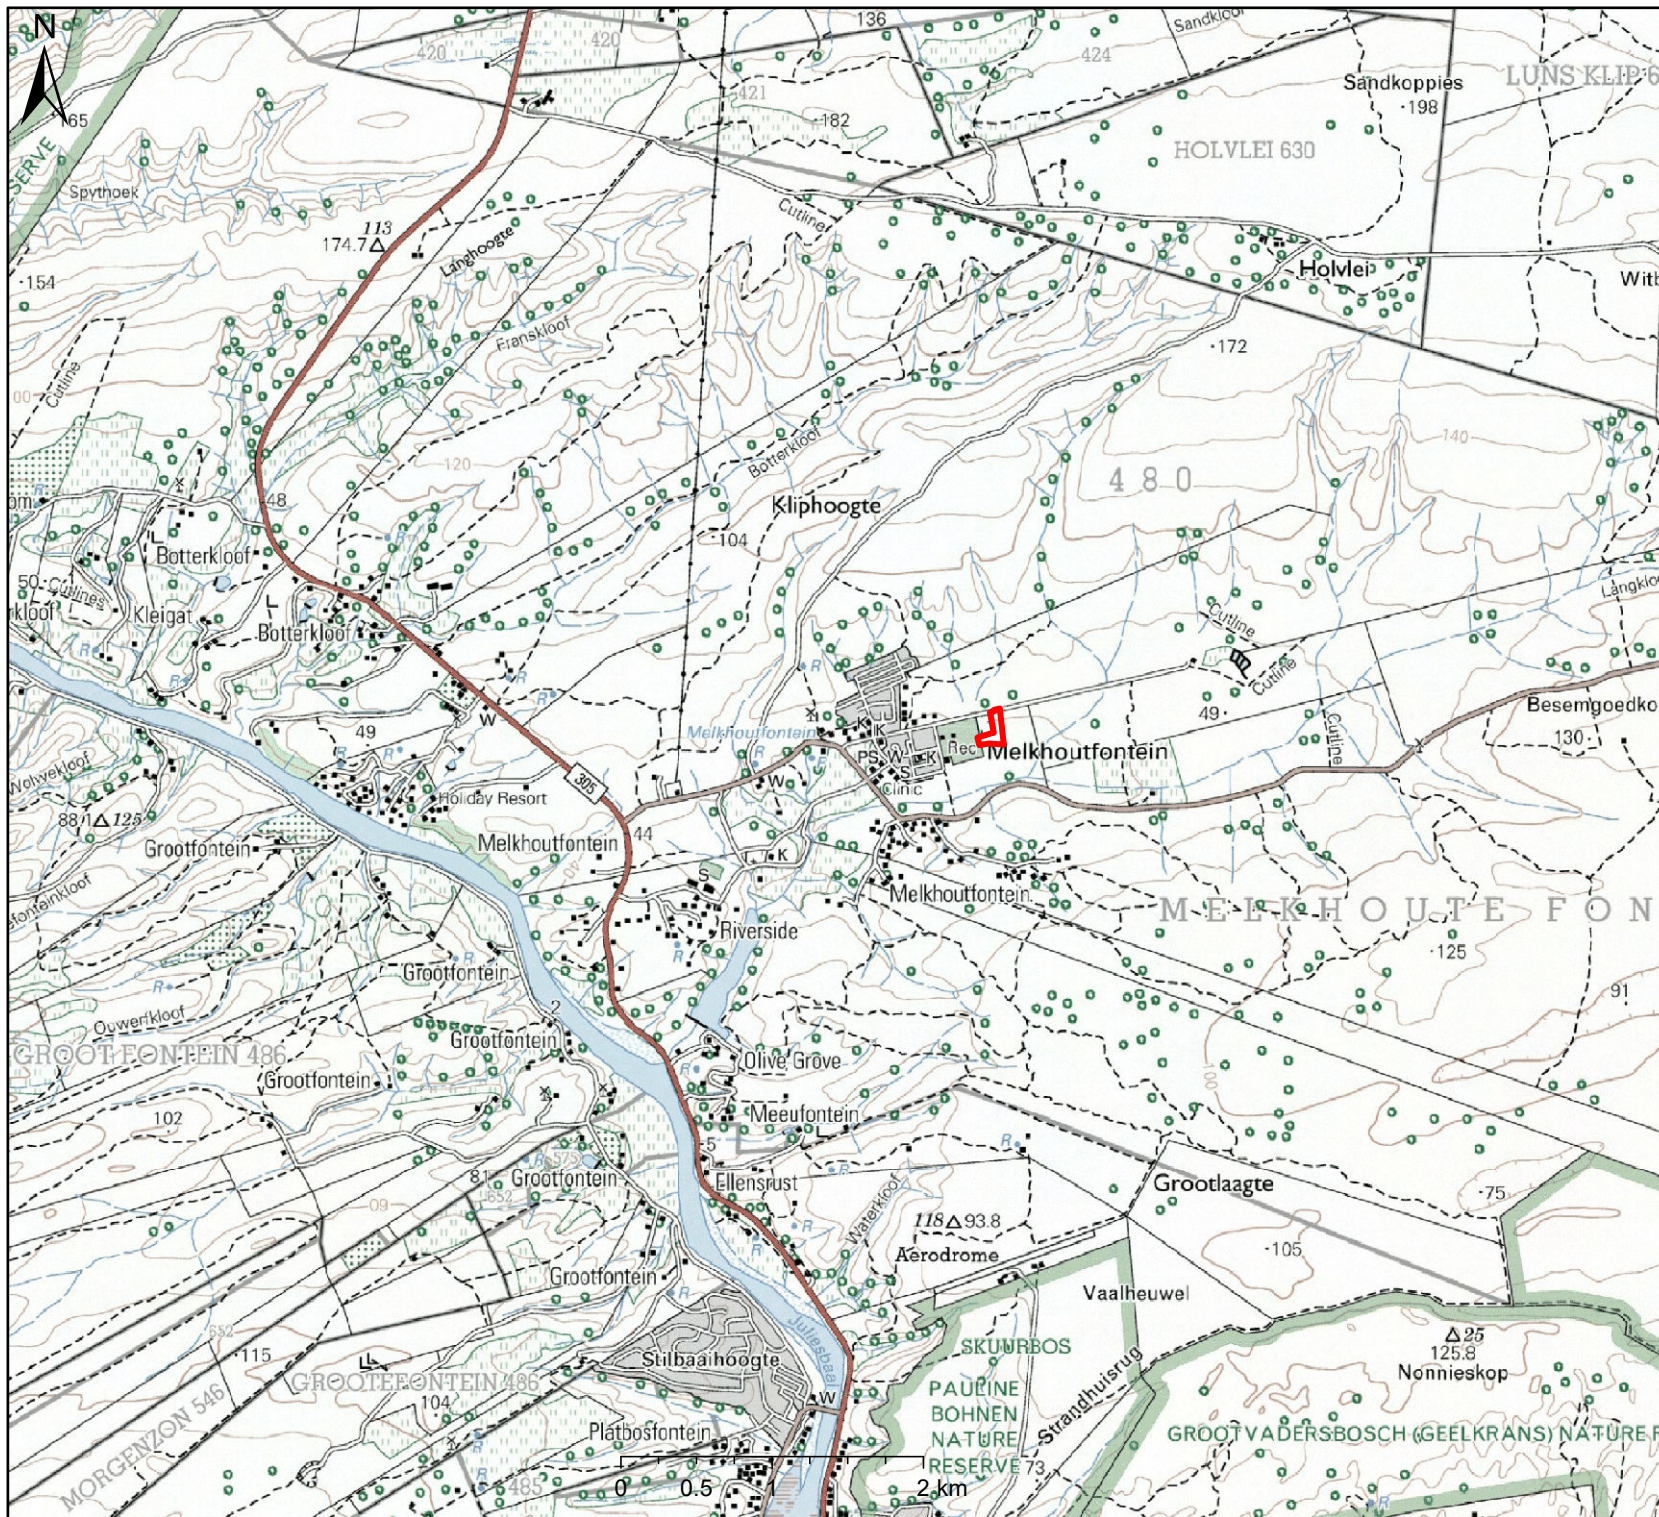

Locality Map

Legend

Scale: 1:50 000

Date created: July 15, 2020

Compiled with CapeFarmMapper

Western Cape
Government

Agriculture