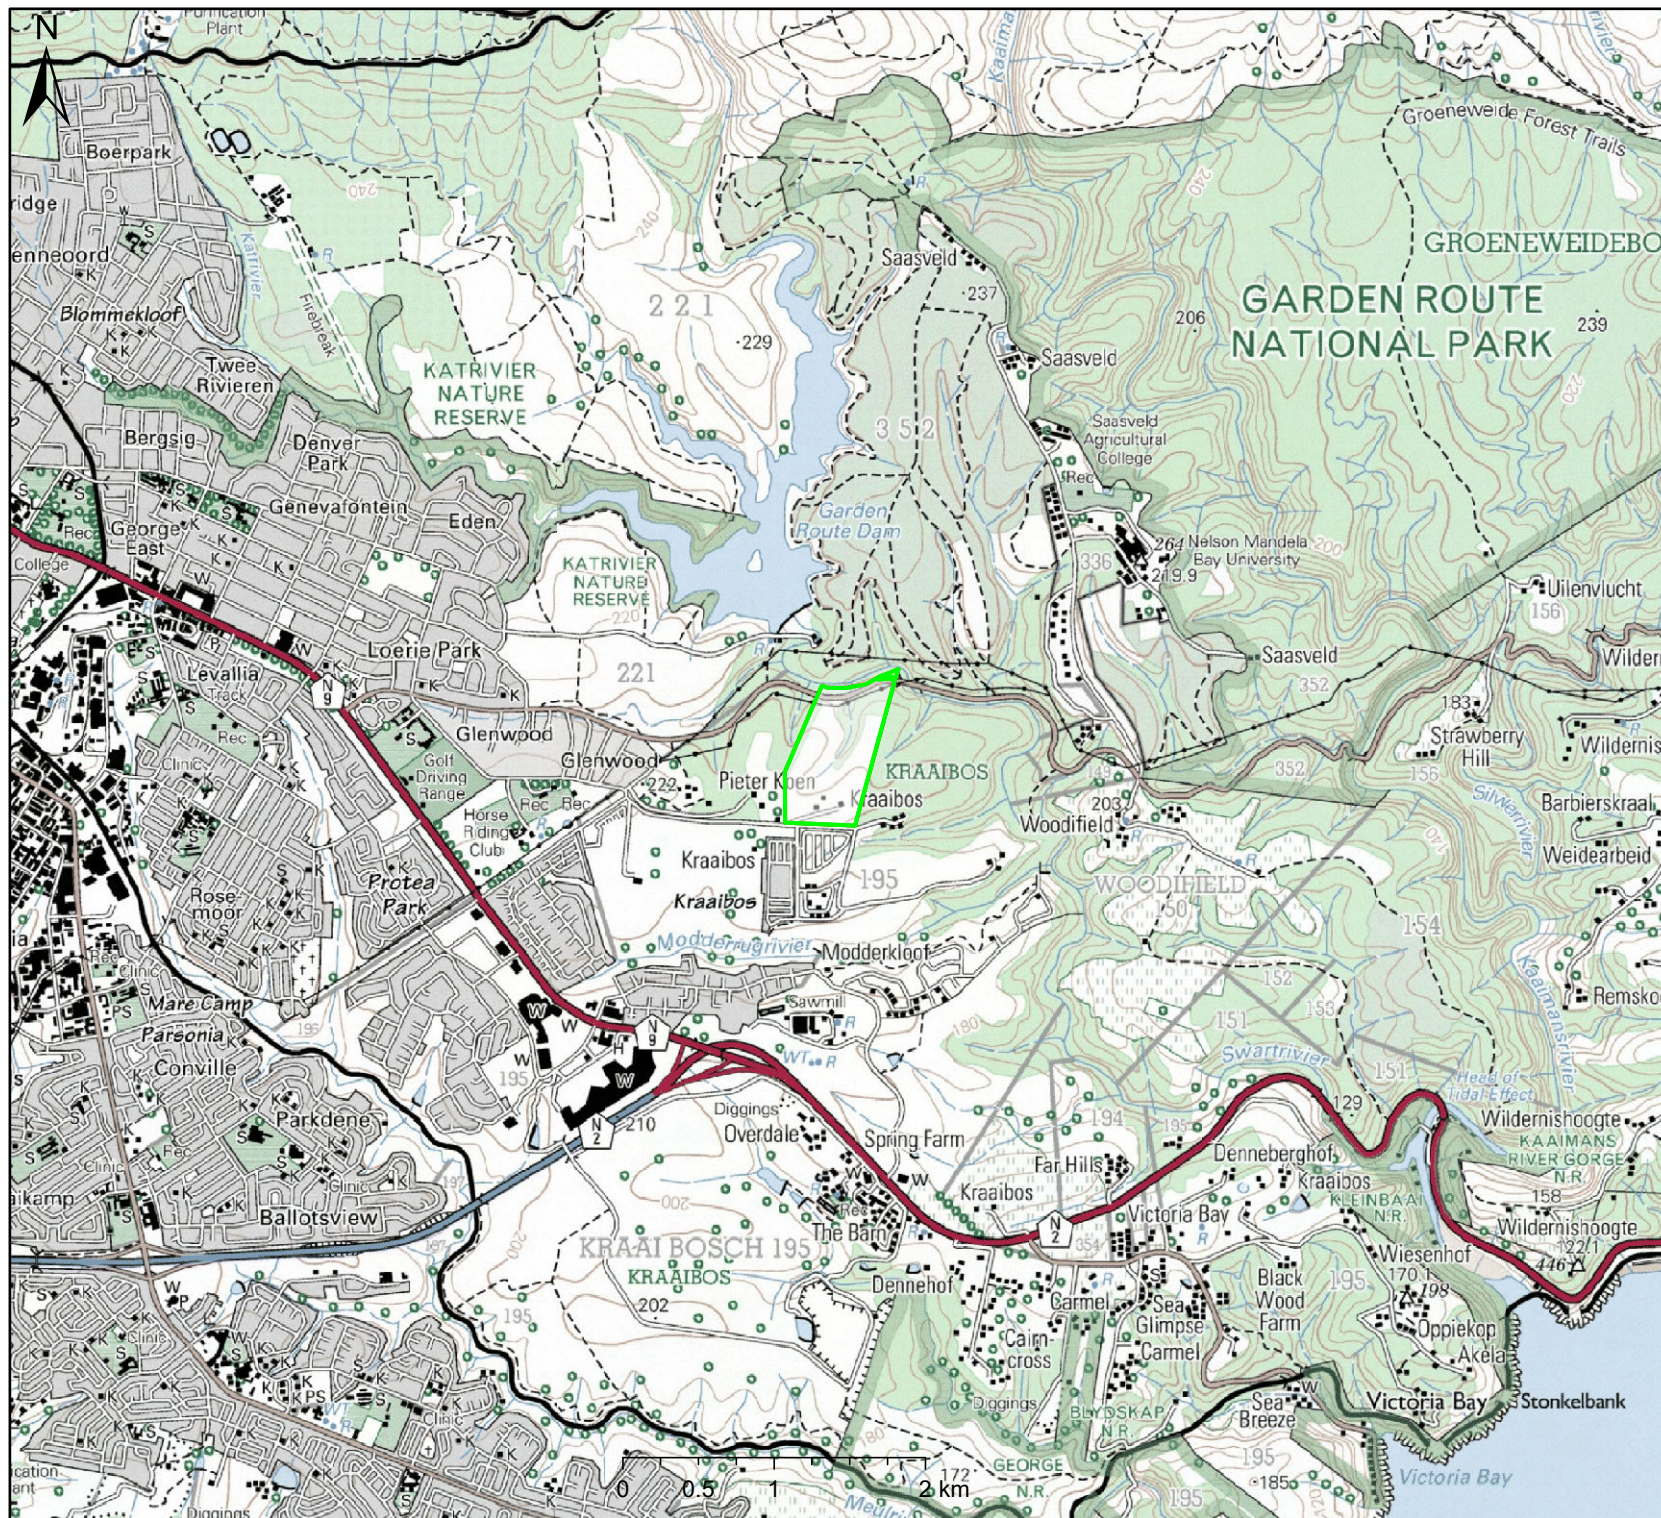

1: 50 000 LOCATION MAP OF THE

Legend

Scale: 1:50 000

Date created: March 13, 2020

Compiled with CapeFarmMapper

**Western Cape
Government**

Agriculture