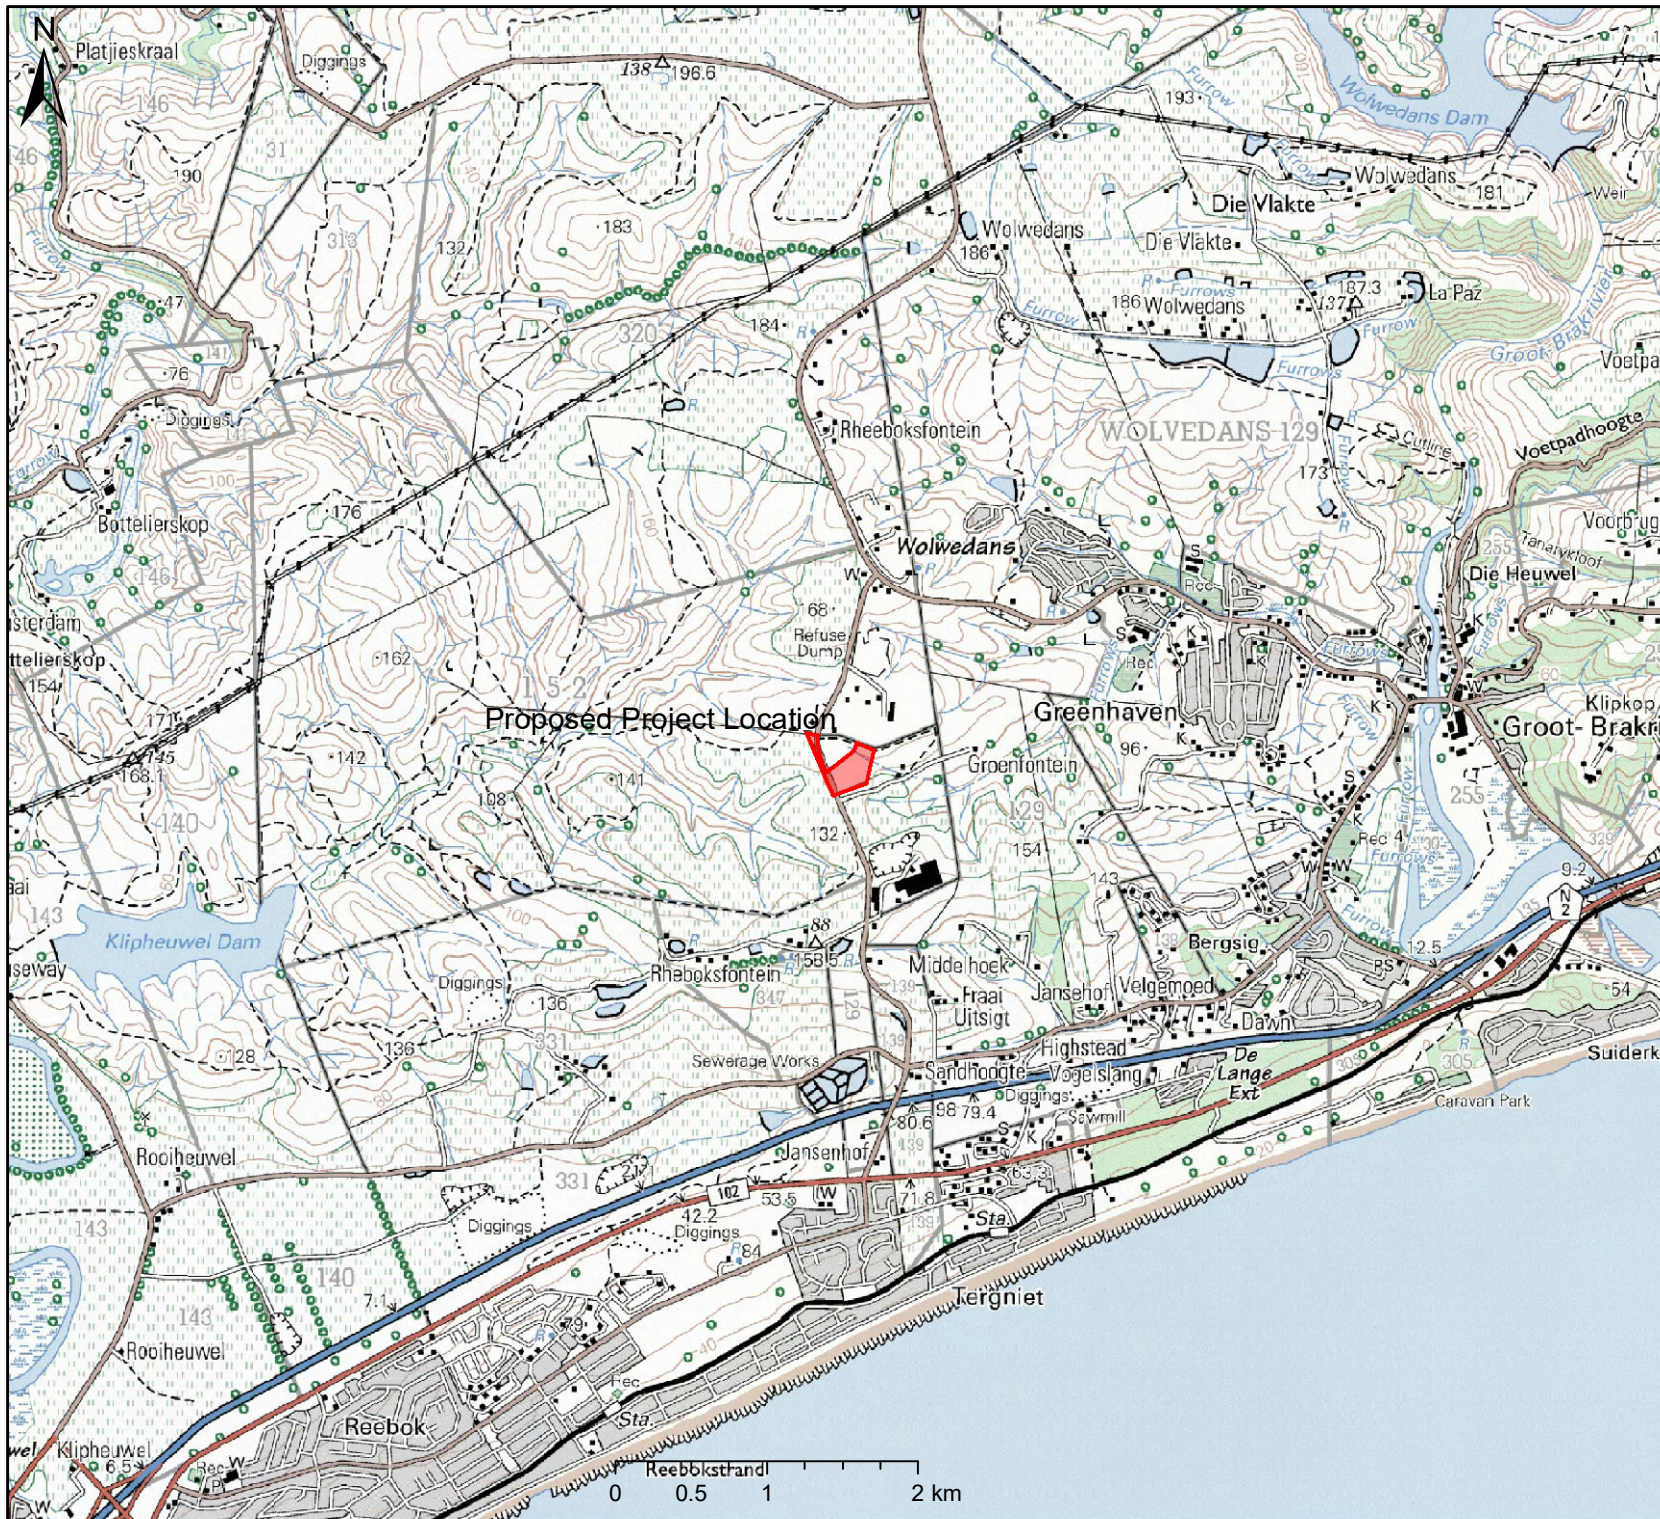

Locality map.

Scale: 1:50 000

Date created: August 28, 2019

Compiled with CapeFarmMapper

**Western Cape
Government**

Agriculture