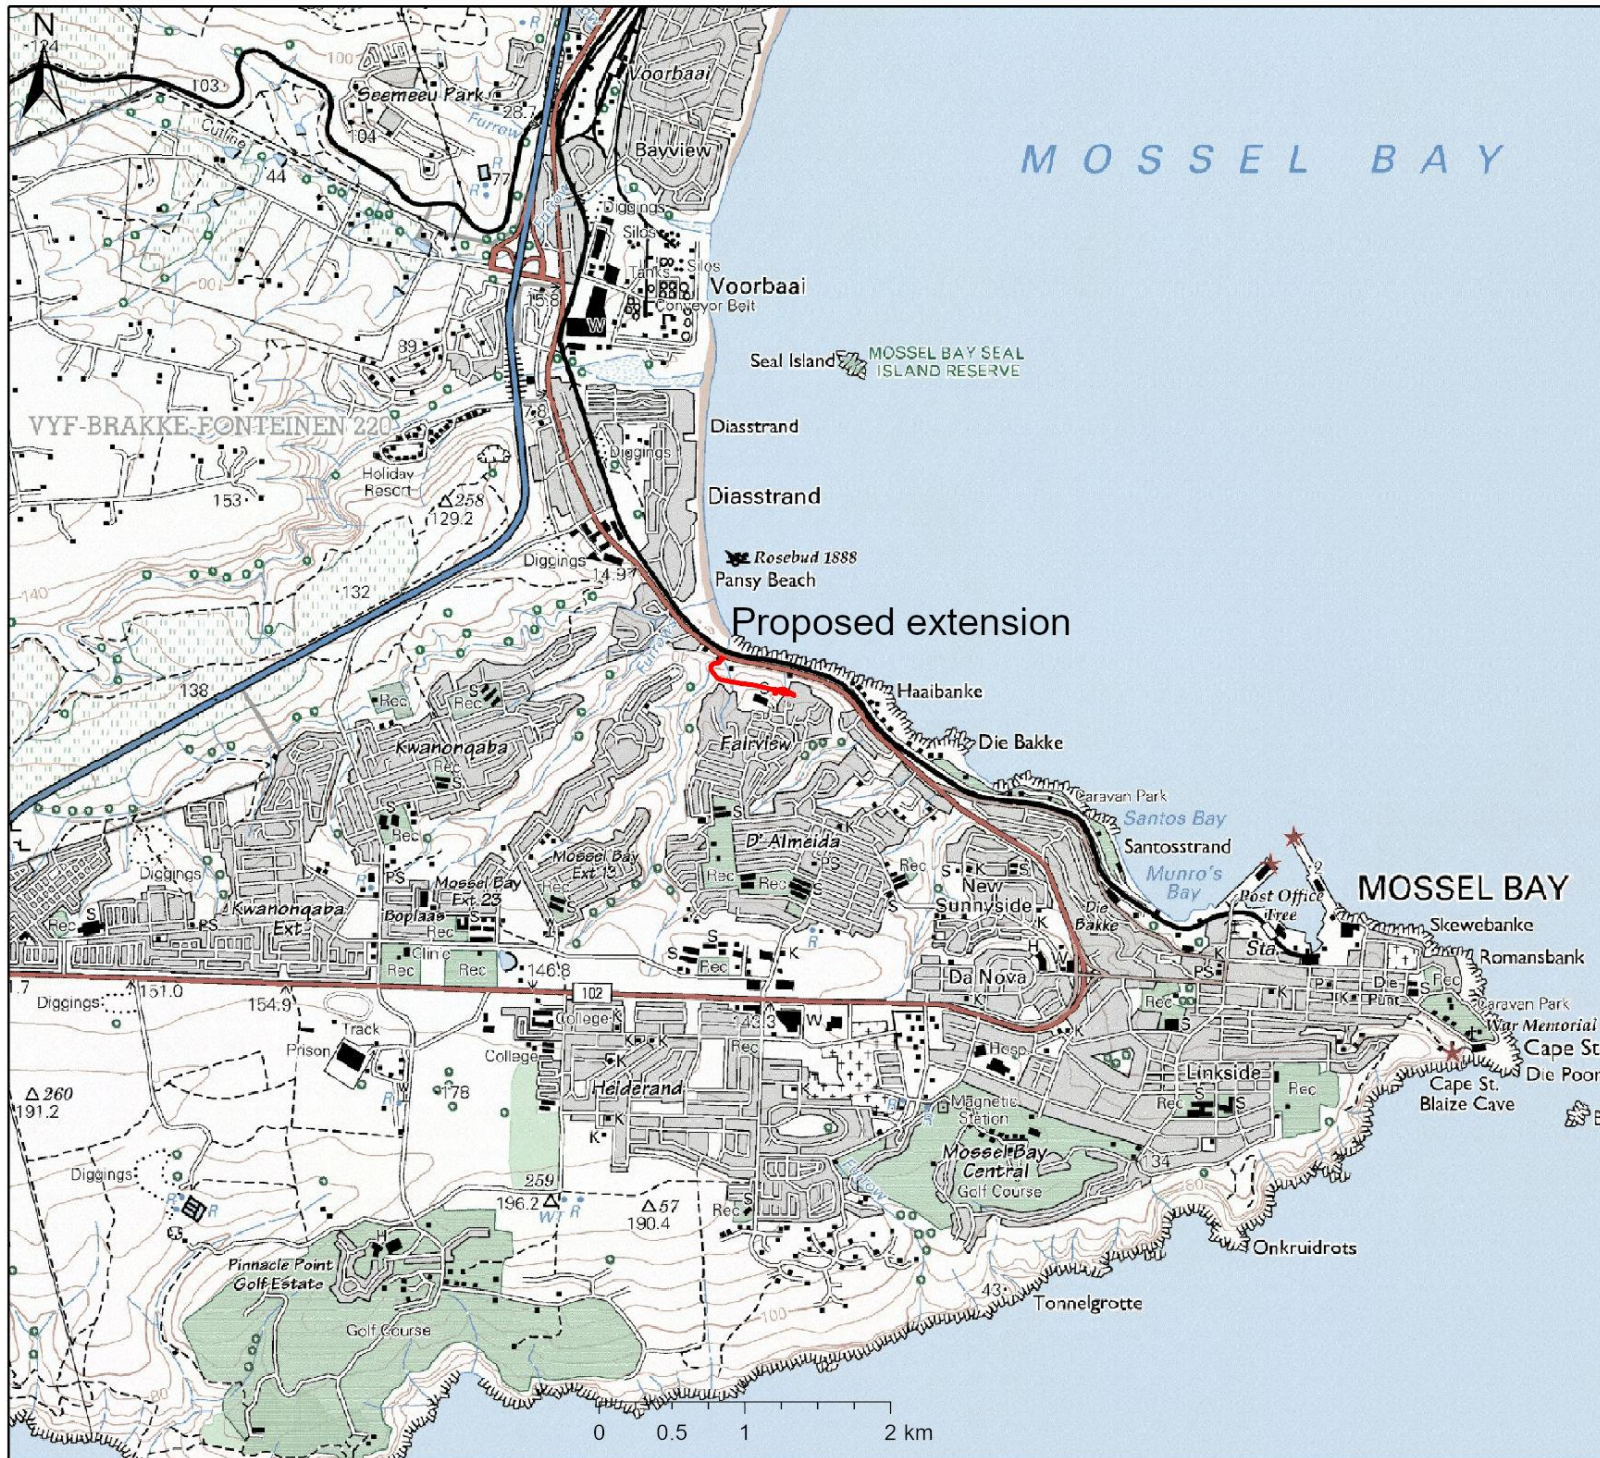

Locality map

Legend

Scale: 1:50 000

Date created: June 10, 2020

Compiled with CapeFarmMapper

**Western Cape
Government**

Agriculture