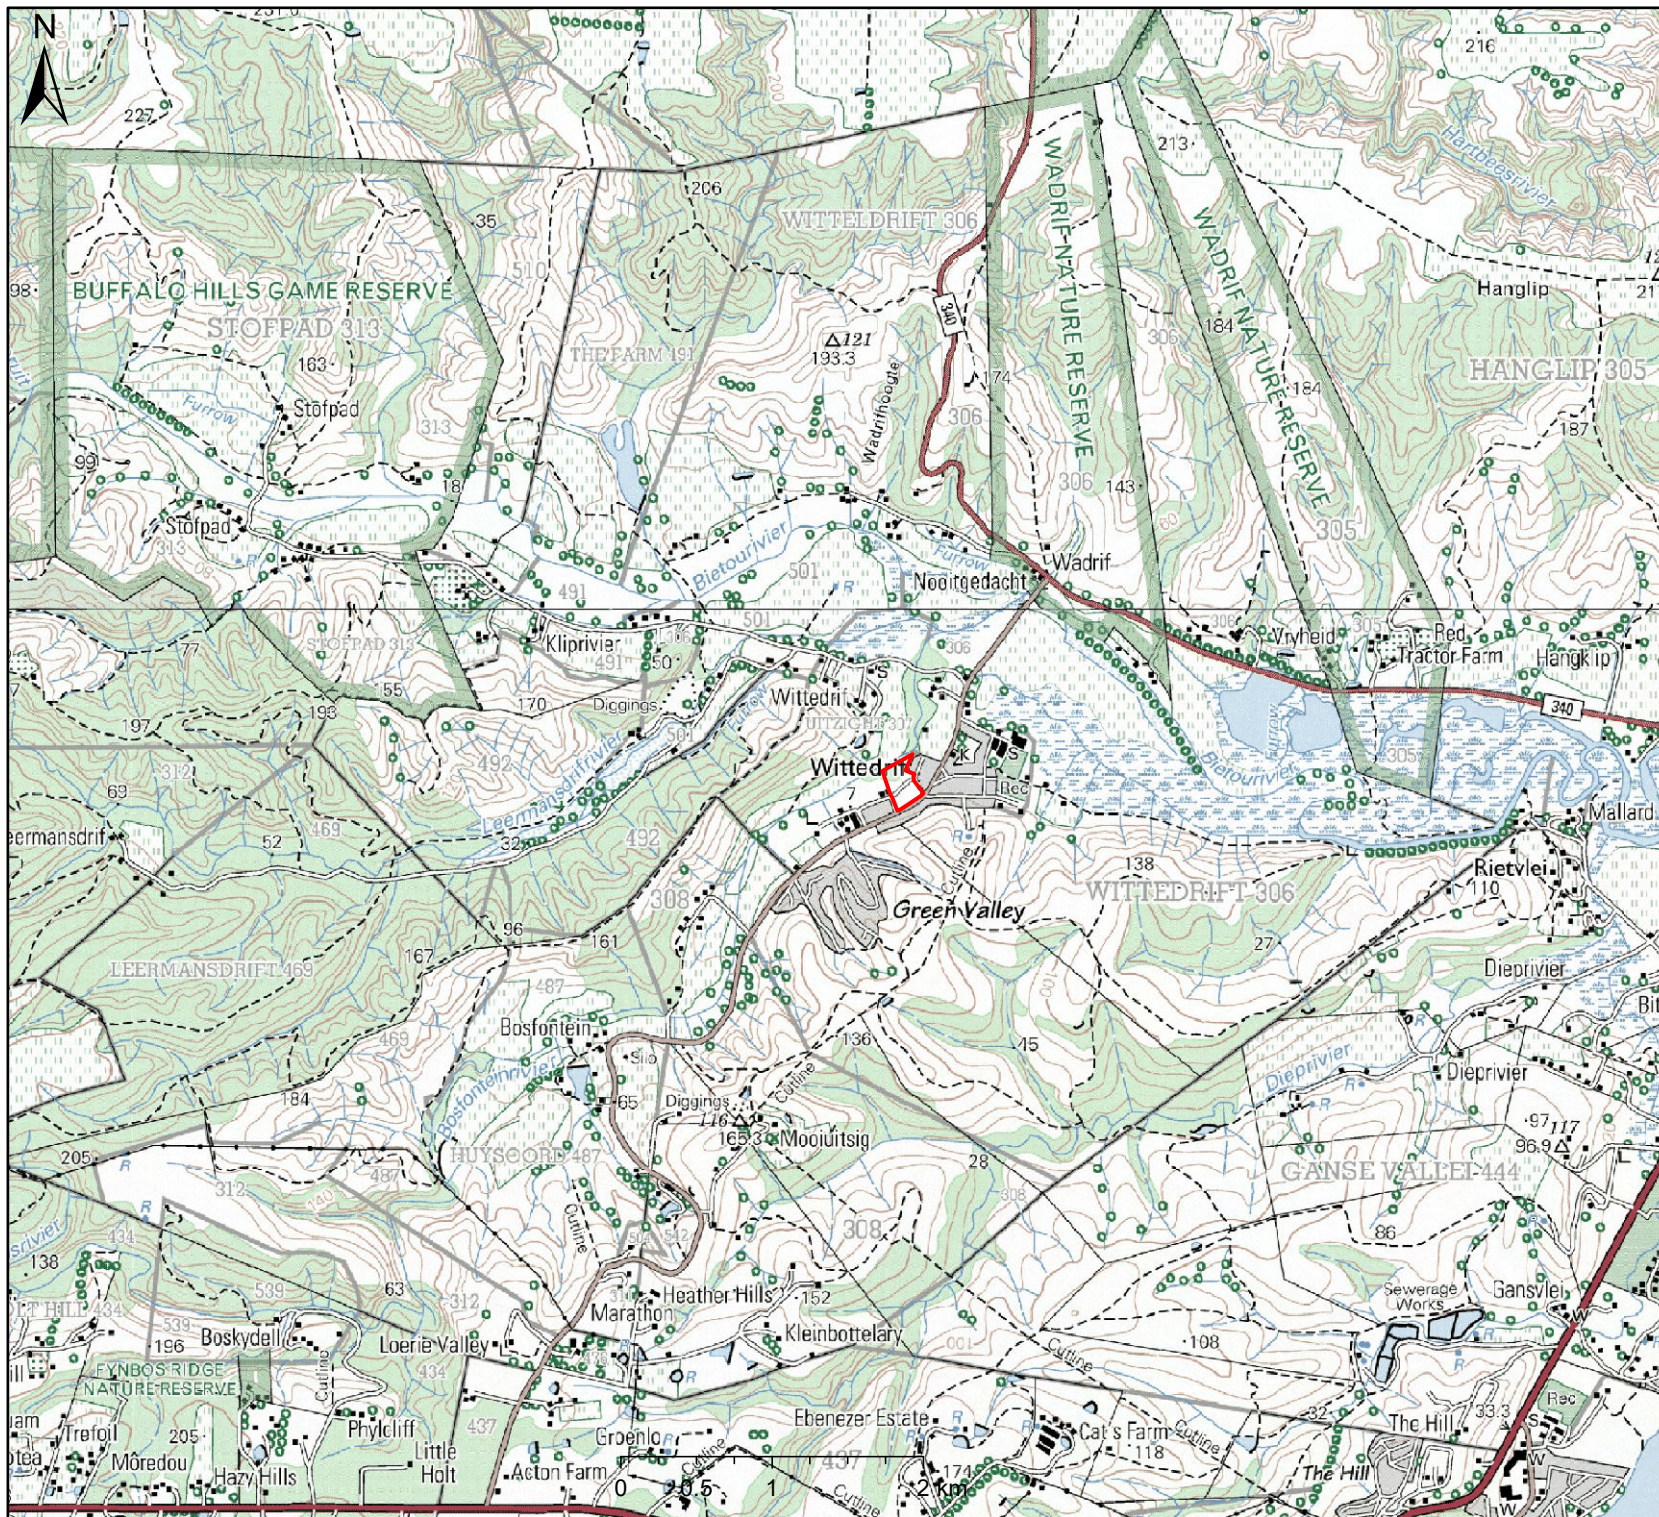

Locality Map

Legend

Scale: 1:50 000

Date created: June 24, 2020

Compiled with CapeFarmMapper

**Western Cape
Government**

Agriculture