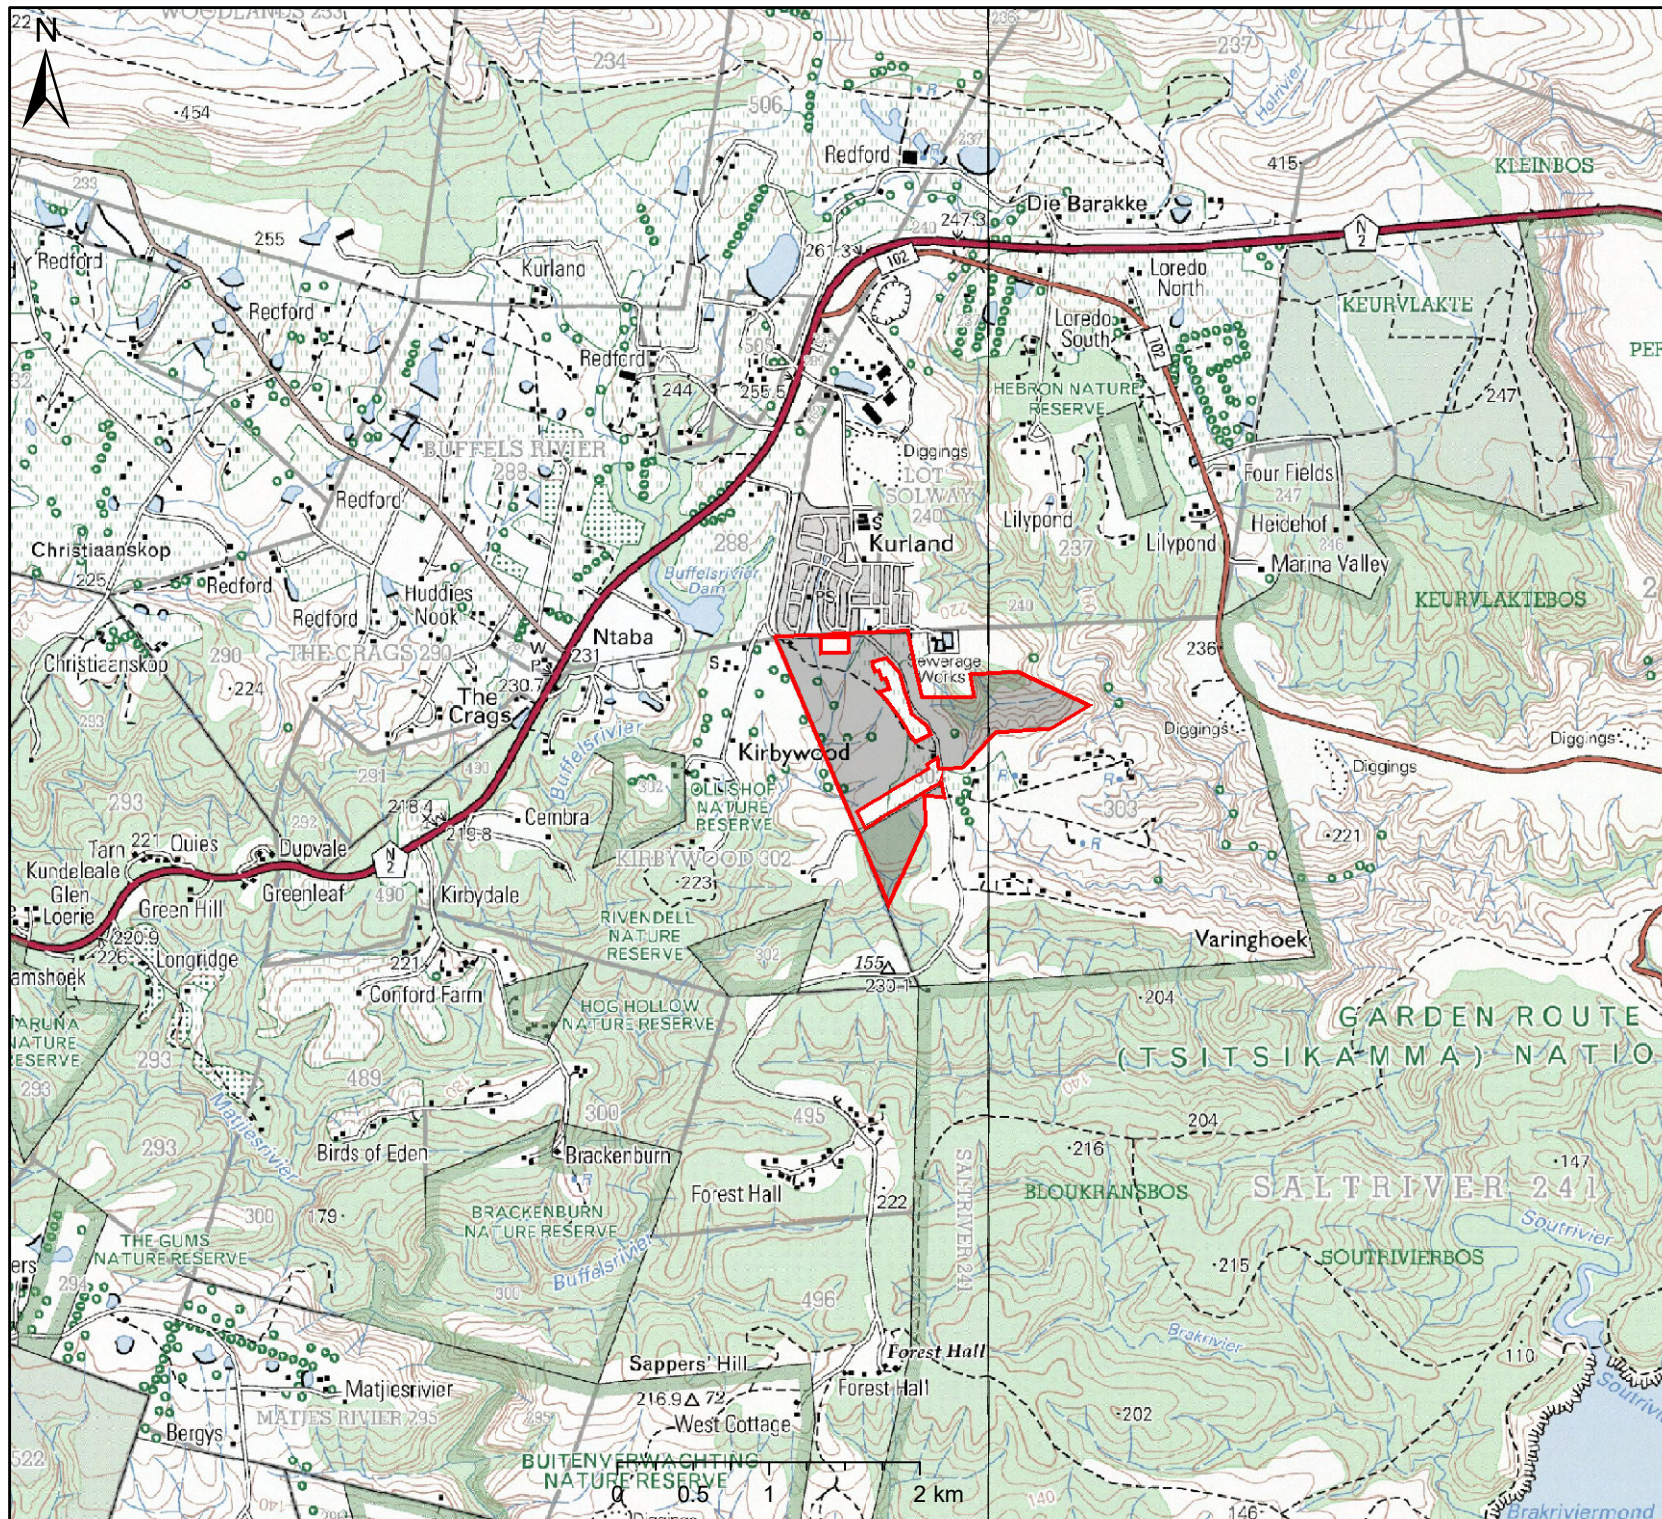

Location of the proposed

Scale: 1:50 000

Date created: August 6, 2019

Compiled with CapeFarmMapper

**Western Cape
Government**

Agriculture