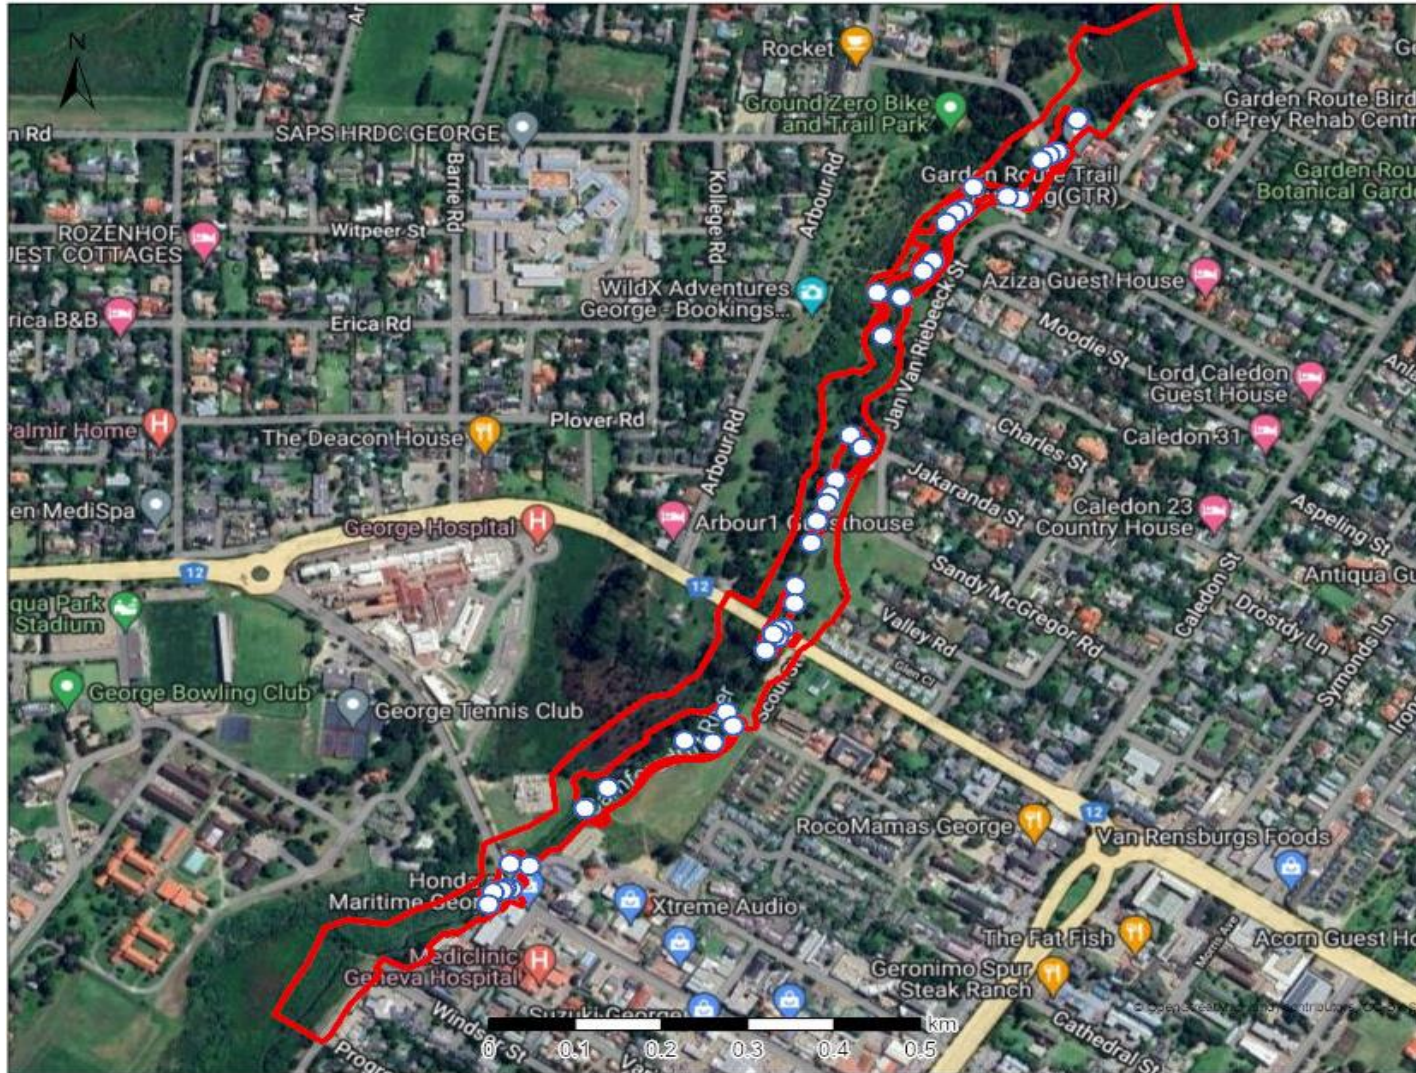

Legend

Map Center: Lon: 22°26'37.8"E
Lat: 33°57'2.1"S
Scale: 1:72,224
Date created: 2024/06/05

PREPARED FOR:
George Municipality

DATE:
6 May 2024

Legend

Map Center: Lon: 22°27'15.8"E
 Lat: 33°57'6.8"S

Scale: 1:9,028

Date created: 2024/06/05

PREPARED FOR:

George Municipality

DATE:

6 May 2024