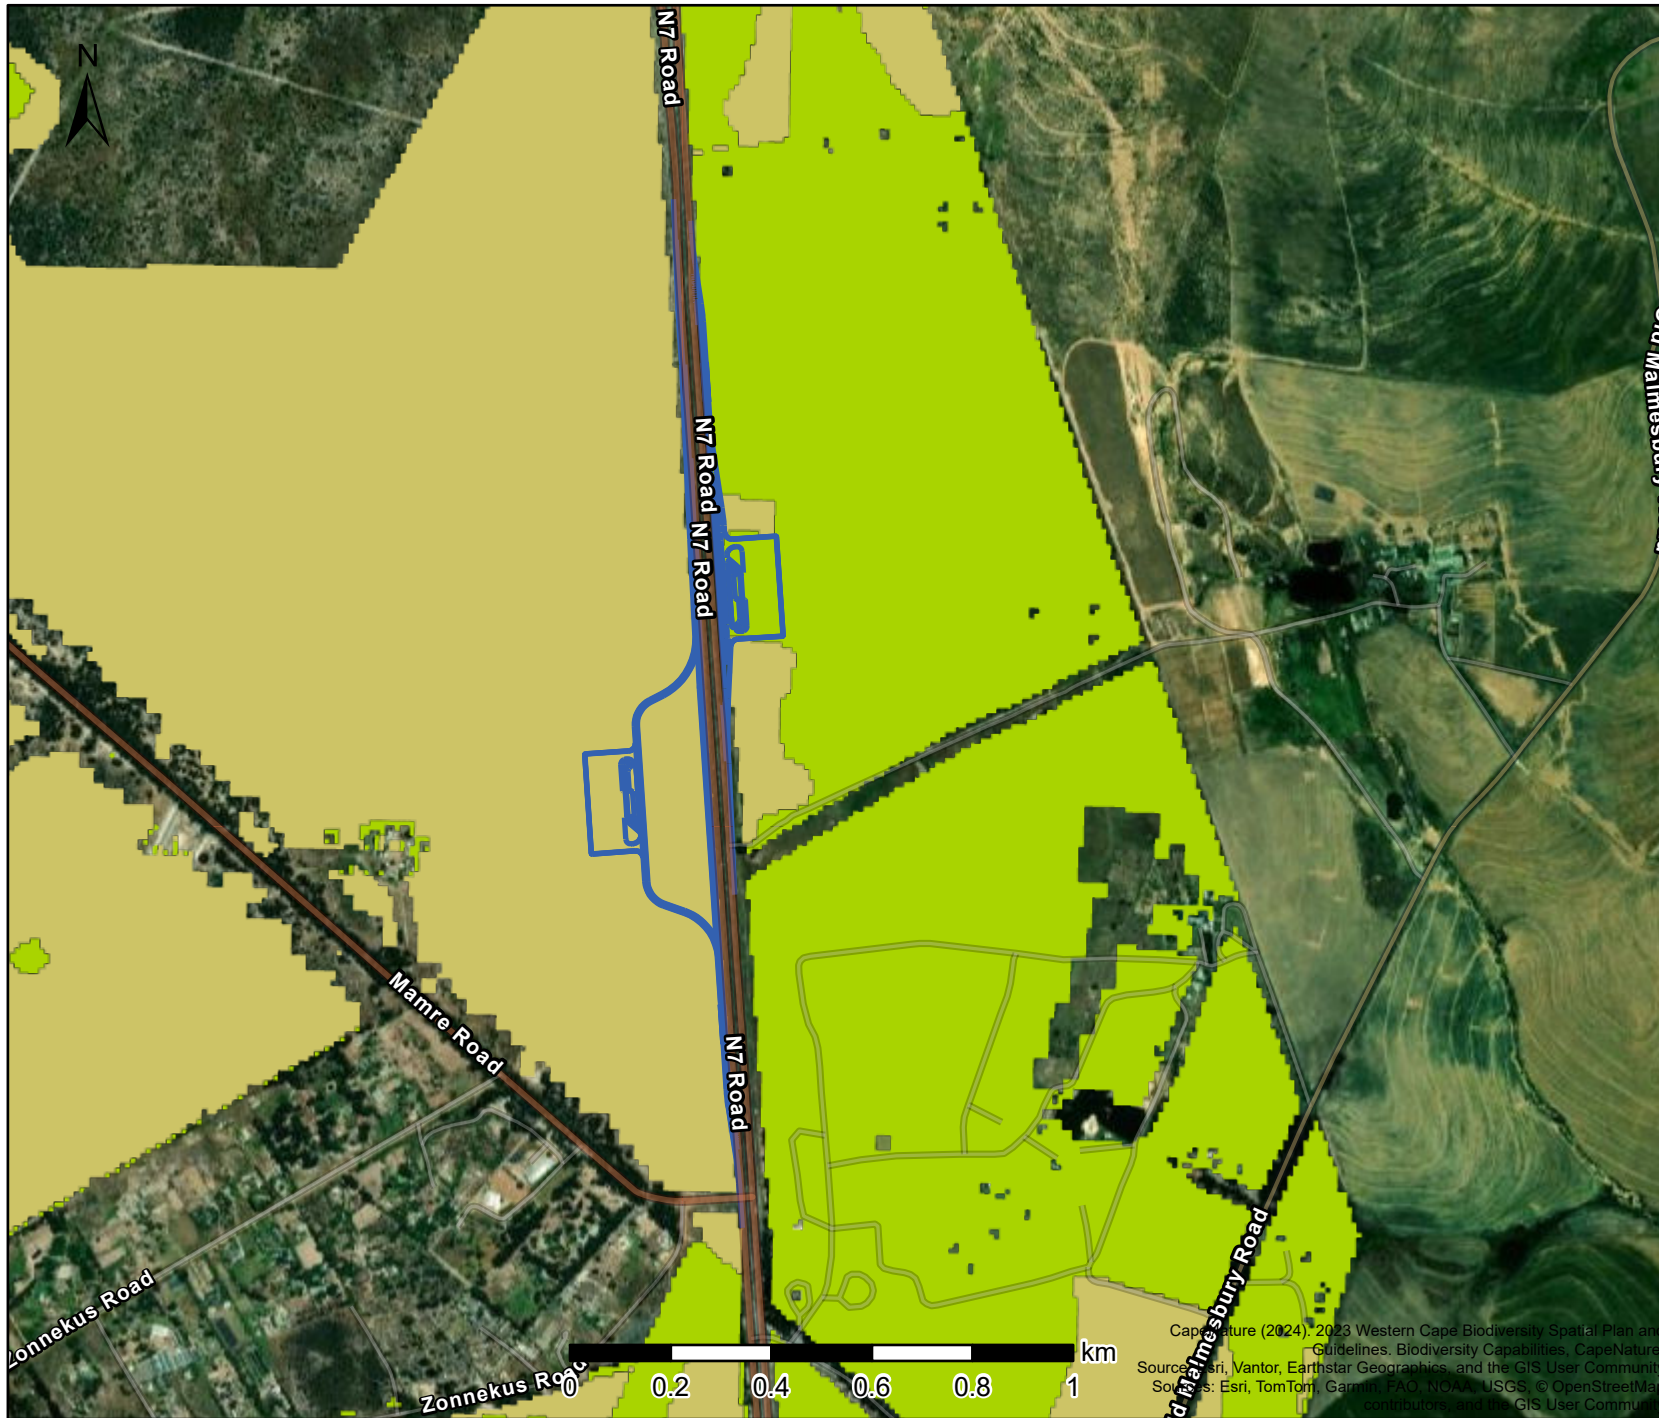

Critical Biodiversity Areas & Ecological Support Areas

Legend

Critical Biodiversity Areas (Degraded)

CBA2: Terrestrial

Critical Biodiversity Areas

CBA: Terrestrial

Map Center: Lon: 18°32'53.9"E
Lat: 33°44'26.1"S

Scale: 1:18,056

Date created: 2026/28/01

CapeNature (2024). 2023 Western Cape Biodiversity Spatial Plan and Guidelines. Biodiversity Capabilities. CapeNature. Sources: Esri, Vantor, Earthstar Geographics, and the GIS User Community. Software: Esri, TomTom, Garmin, FAO, NOAA, USGS, © OpenStreetMap contributors, and the GIS User Community.