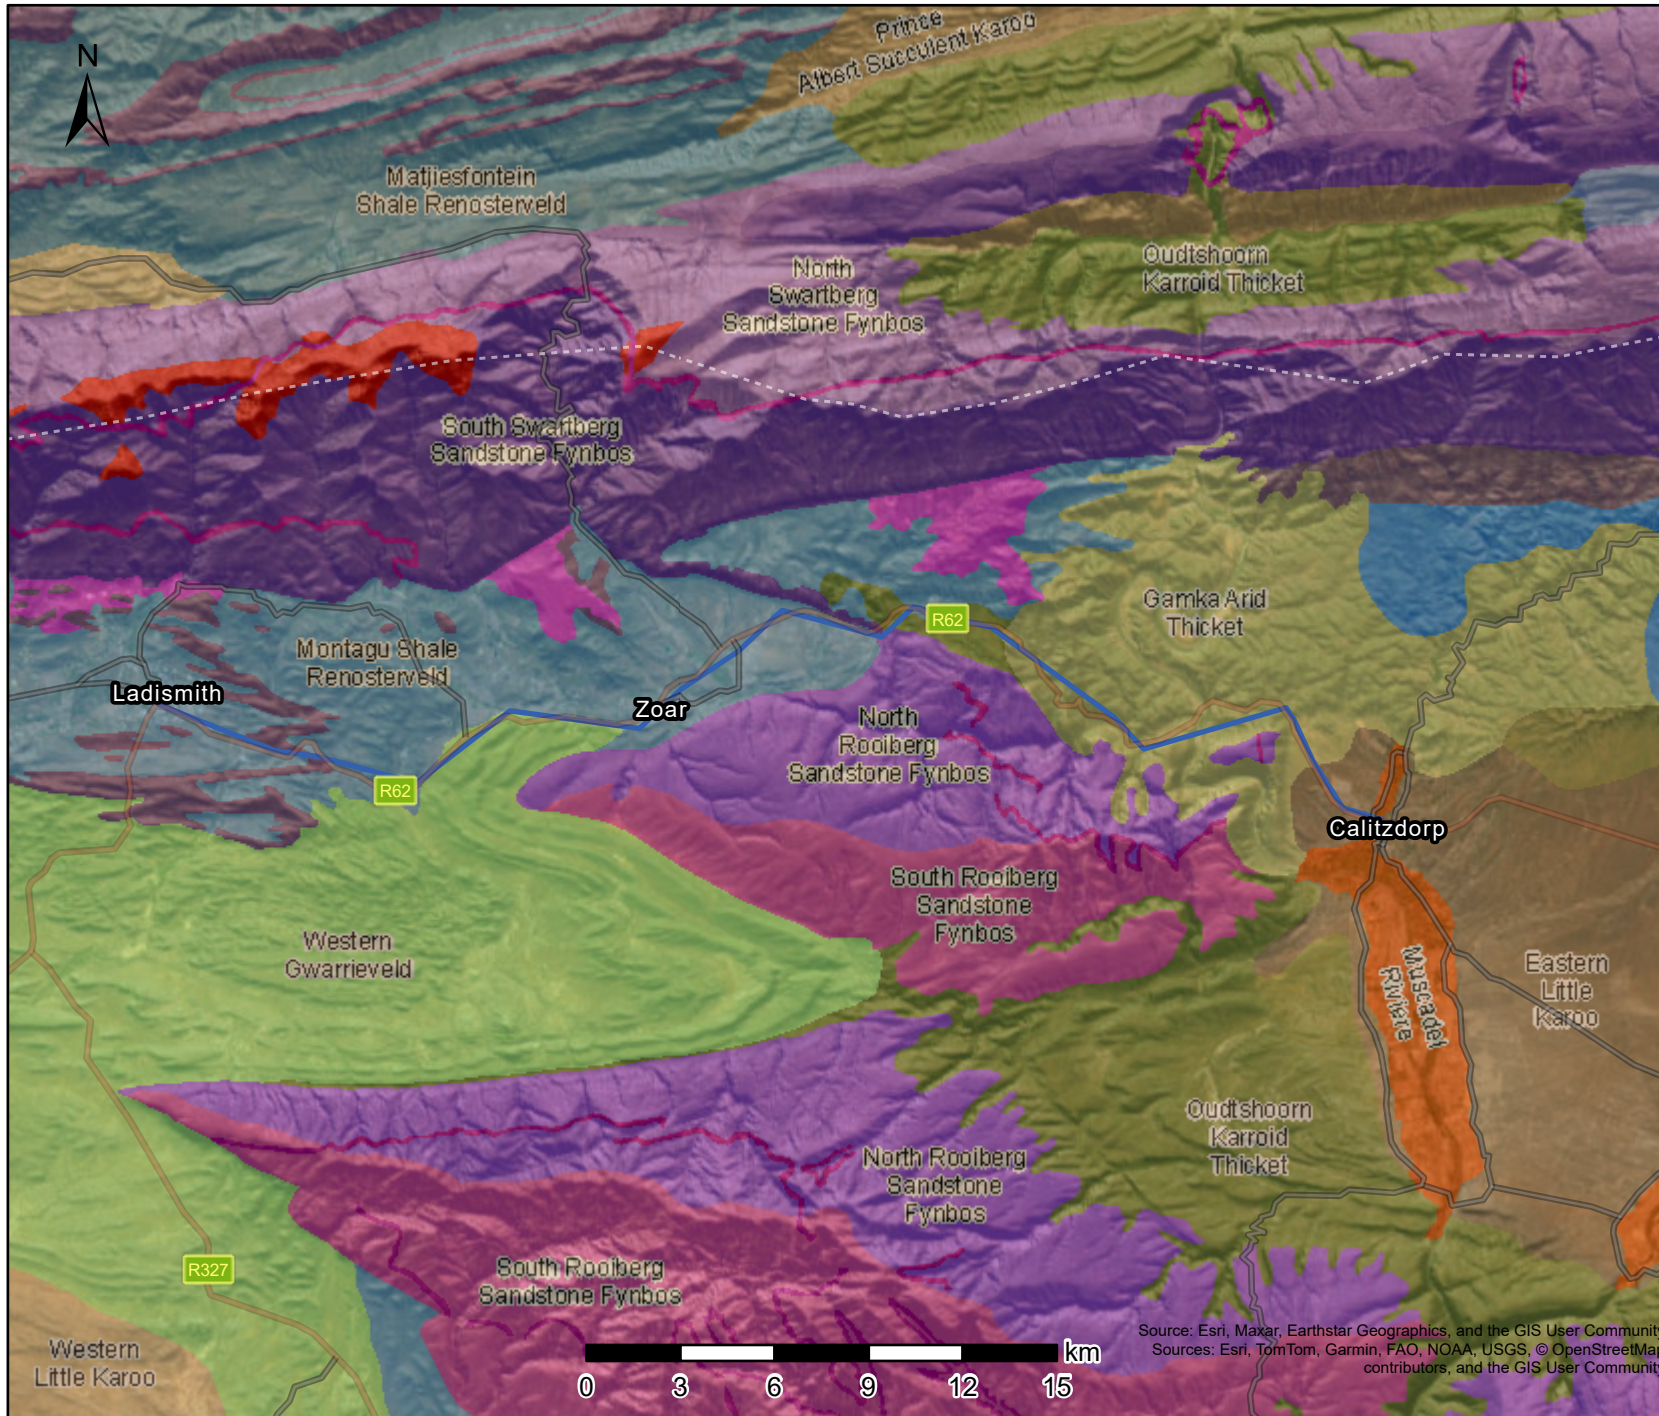

South African Vegetation Map

Legend

VEGMAP 2024 (beta)

Map Code

- AT33
- AT43
- AT46
- AT55
- AZi8
- FFb3
- FFh3
- FFq3
- FFs21
- FFs22
- FFs23
- FFs24
- FFs31
- FFt1
- FRi1
- FRs15
- FRs6
- FRs7
- SKv10
- SKv11
- SKv13
- SKv8

Map Center: Lon: 21°30'E
Lat: 33°29'56.1"S

Scale: 1:288,895

Date created: 2025/18/11

Source: Esri, Maxar, Earthstar Geographics, and the GIS User Community
Sources: Esri, TomTom, Garmin, FAO, NOAA, USGS, © OpenStreetMap contributors, and the GIS User Community

**Western Cape
Government**
FOR YOU