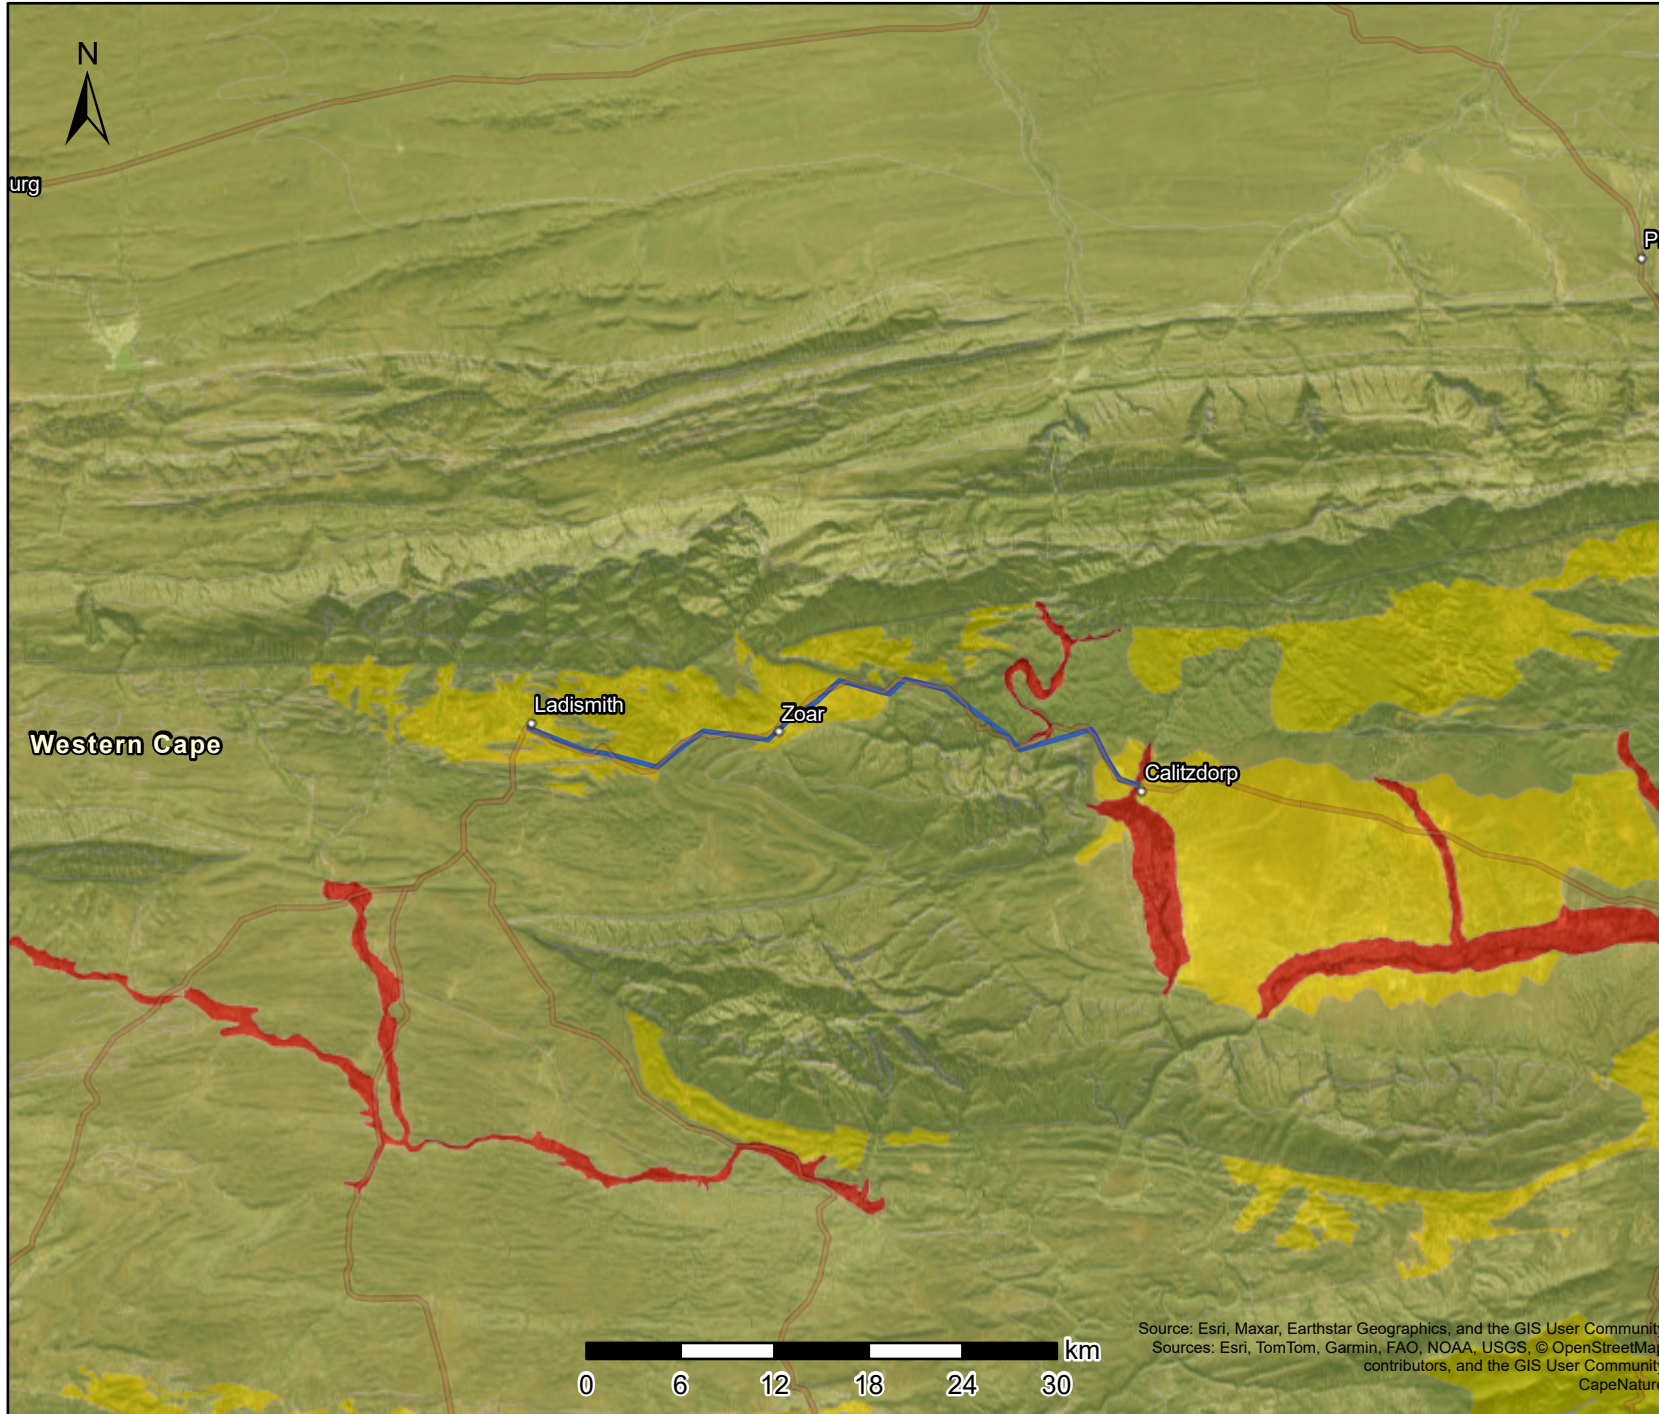

Threatened Ecosystems Map

Legend

Ecosystem Threat Status 2016

Status

- CR
- LT
- VU

Map Center: Lon: 21°28'50.3"E
Lat: 33°29'12"S

Scale: 1:577,791

Date created: 2025/18/11

Western Cape
Government
FOR YOU